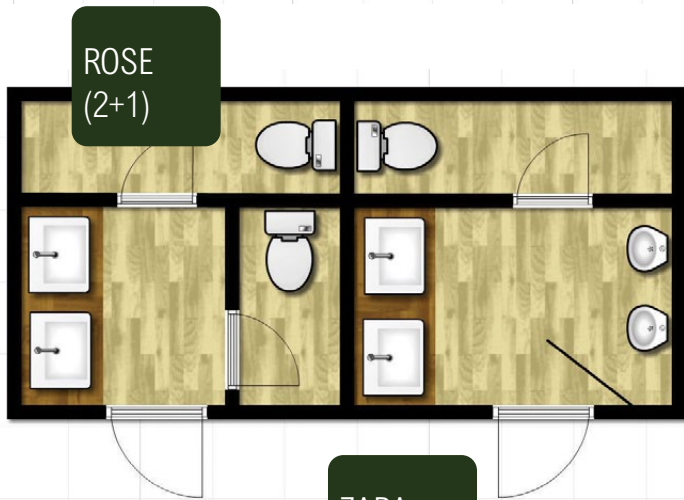

ROSE
(2+1)

VICTORIA
(2+1)

ZARA
(1+1)

DAISY
(SINGLE)

EMMA
(SINGLE)

CHARLOTTE

This unit will cater for up to 350 guests, finished with an oak interior to really impress your guests.

CATHERINE

Suitable for up to 250 guests with the added feature of entrance doors on both sides for those difficult access situations. It also has heaters.

ROSE

A unit is designed for events with up to 250 guests and can be heated for those chilly evenings.