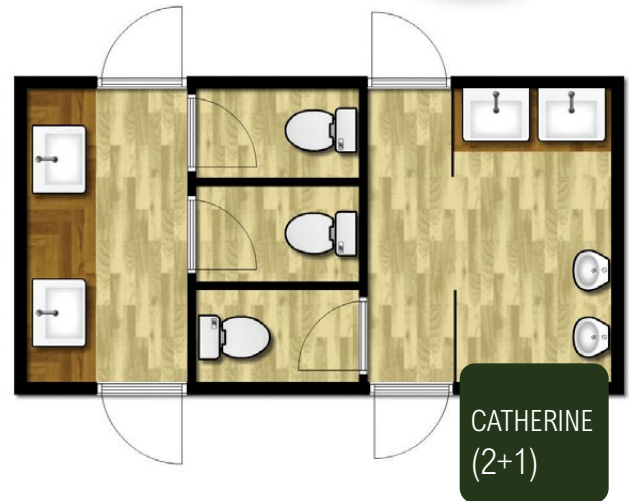

VICTORIA
(2+1)