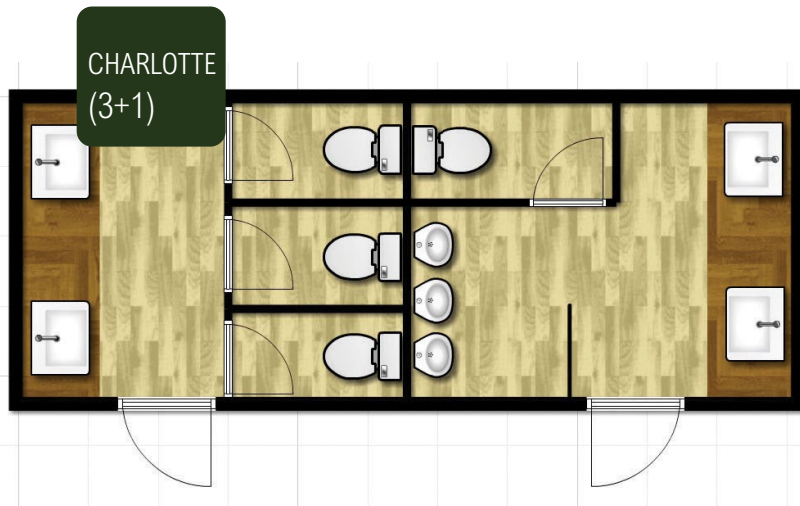

ROSE
(2+1)

CHARLOTTE
(3+1)