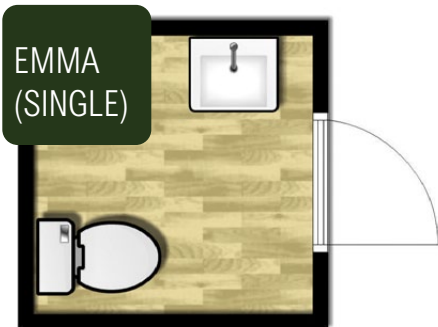

ROSE
(2+1)

VICTORIA
(2+1)

ZARA
(1+1)

DAISY
(SINGLE)

EMMA
(SINGLE)

CHARLOTTE

This unit will cater for up to 350 guests, finished with an oak interior to really impress your guests.

CATHERINE