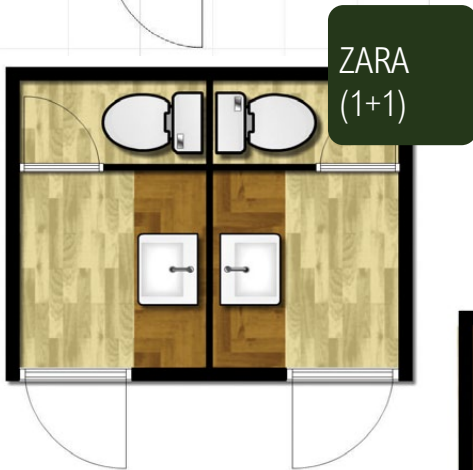

ROSE
(2+1)

VICTORIA
(2+1)

ZARA
(1+1)

DAISY
(SINGLE)

EMMA
(SINGLE)

CHARLOTTE

This unit will cater for up to 350 guests, finished with an oak interior to really impress your guests.

CATHERINE